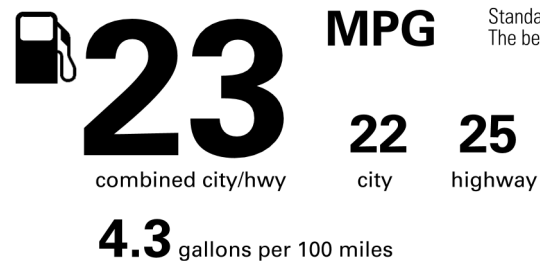

BASE MANUFACTURER'S SUGGESTED RETAIL PRICE \$62,445.00

OPTIONAL EQUIPMENT

FE	Federal Emissions	
AA	20-in. Alloy Wheels	1,240.00
PP	Land Cruiser Premium Package - 14-speaker JBL Premium Audio including Subwoofer & Amp, Illuminated Entry, Power Moonroof w/Sunshade, Digital Rearview Mirror, Leather-Trimmed Memory Driver's Seat, Power Front Seats, Head-Up Display (HUD), Lane Change Assist (LCA), Front Cross-Traffic Alert (FCTA), Digital Key (req. Remote Connect Trial/Subscription) and Traffic Jam Assist (req. Drive Connect Trial/Subscription). 1yr Trials included, 4G Network Dependent.	4,355.00
SF	Stabilizer Disconnect Mechanism	1,230.00
TL	Liftgate Light	195.00
TX	Two Tone Roof	350.00
62.	All Weather Cargo Mat	140.00

Not Original - Copy
 Created on 2026-04-02 10:20:34 (UTC)

EPA DOT Fuel Economy and Environment

Fuel Economy

You spend \$5,000 more in fuel costs over 5 years compared to the average new vehicle.

Annual fuel cost